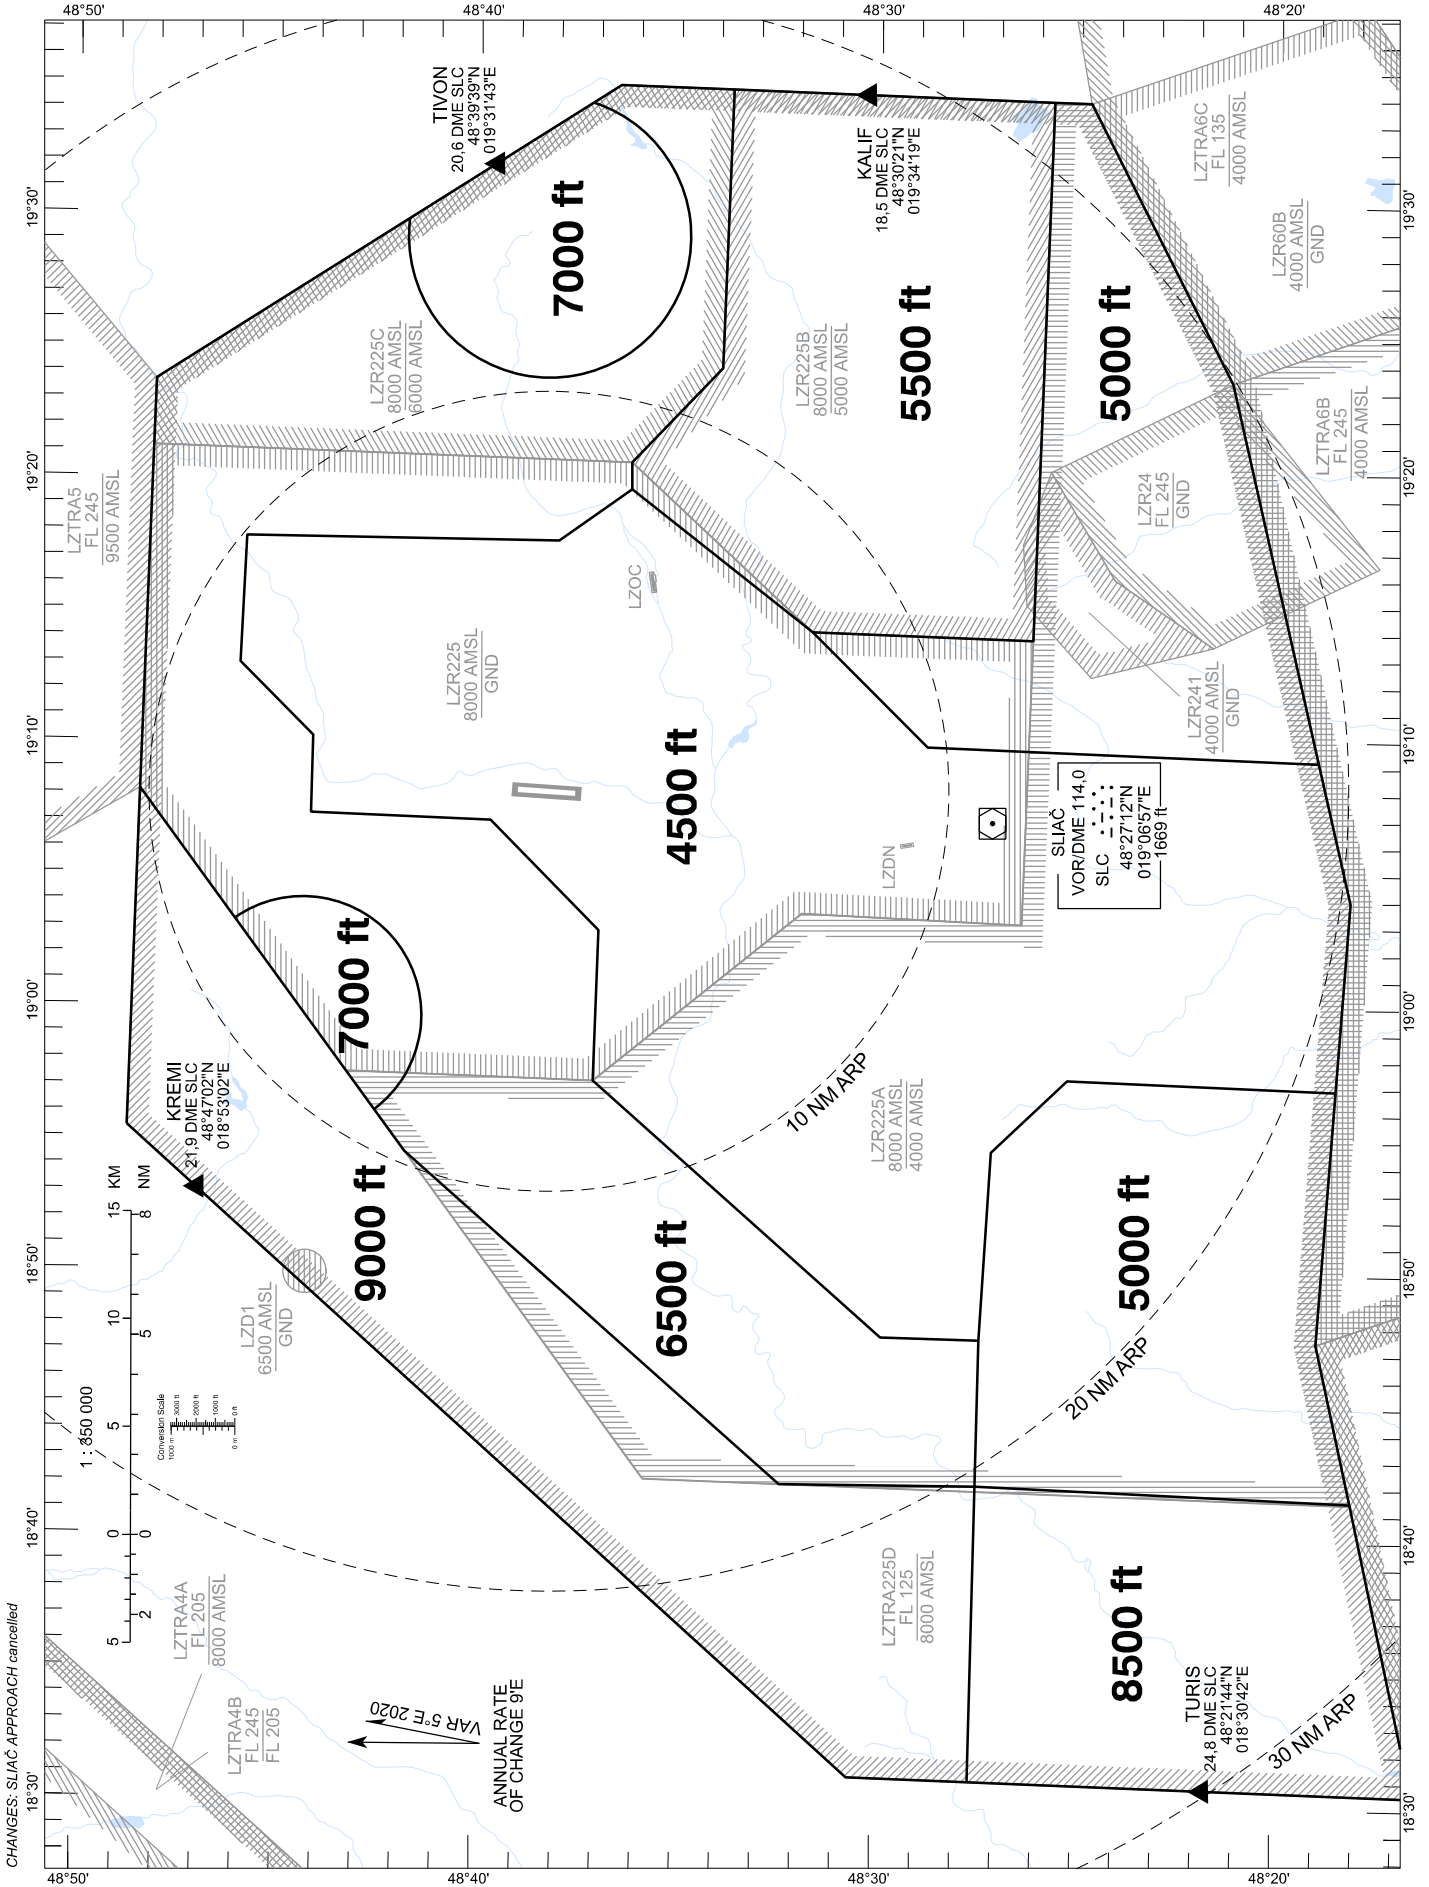

ATC SURVEILLANCE MINIMUM  
ALTITUDE CHART - ICAO

TRANSITION ALTITUDE  
10 000 ft

SLIAČ RADAR  
SLIAČ TOWER

119,155  
122,905

AD ELEV 1 044 ft SLIAČ (LZSL)

CHANGES: SLIAČ APPROACH cancelled